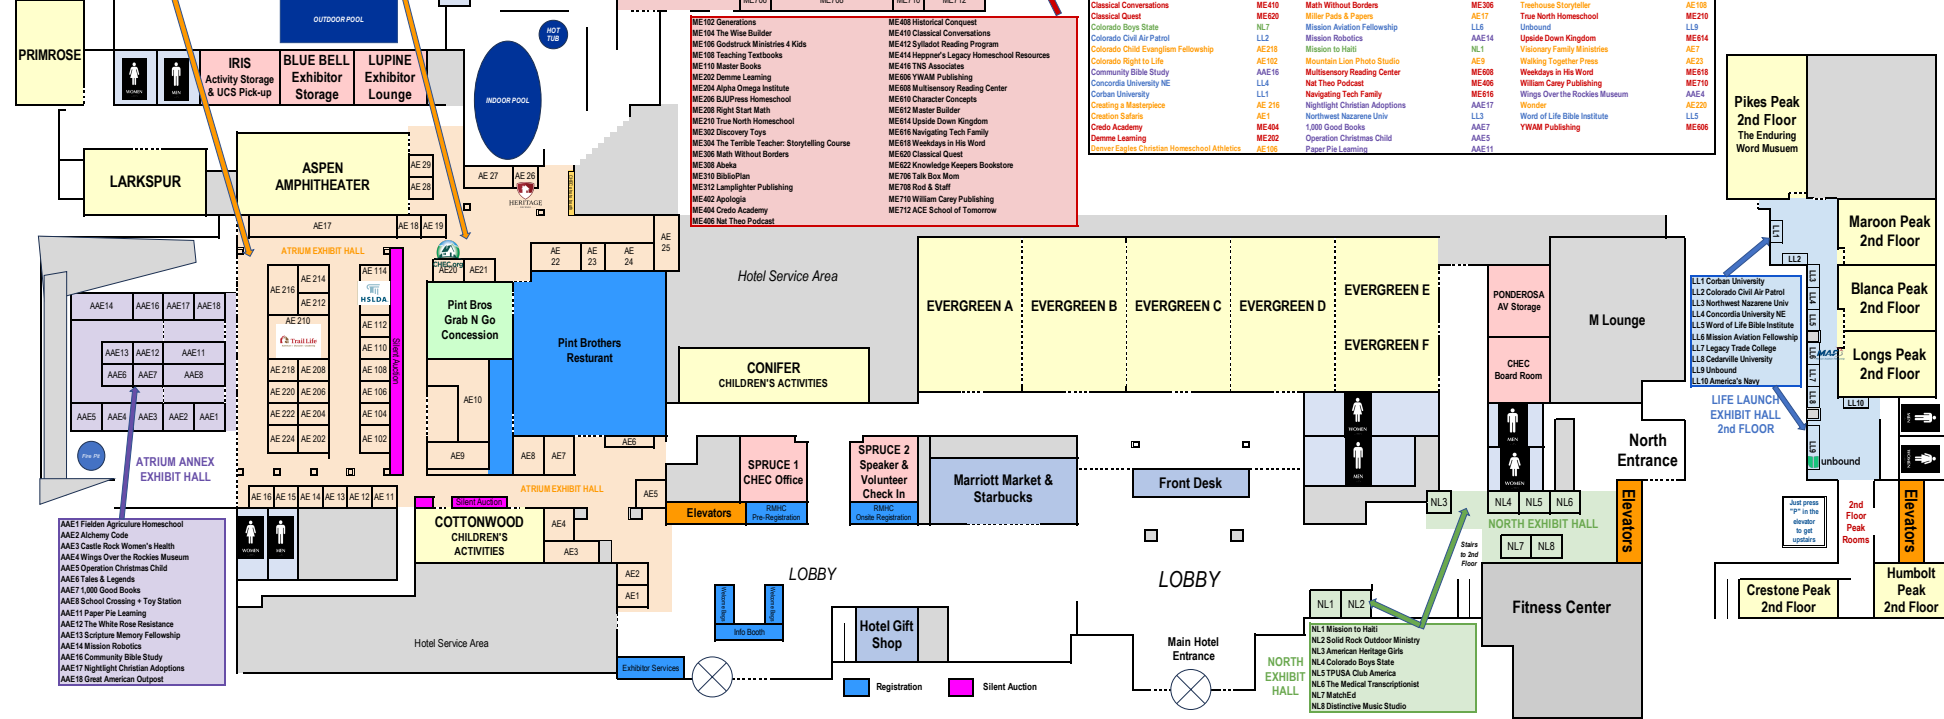

- AE202 Diana Craft Learning System
- AE224 Discovery Toys
- ME308 Distinctive Music Studio
- ME712 Dr Engler Smiles Dentistry
- AE27 Engagemint9
- AE2 Fielden Agriculture Homeschool
- ME204 Four Fingies
- LL30 Gather & Grow Ministries
- ME102 Generations
- AE10 Goodstrack Ministries 4 Kids
- ME402 Great American Outpost
- AE14 Hagner's Legacy Homeschool Resources
- ME310 Heritage Defense
- ME206 Historical Conquest
- AE16 Homeschool Legal Defense Association
- AE18 Homeschool Records
- AE19 Institute for Principle Studies
- AE19 iDress 3D Printing
- AE204 Kenoza Apparel
- AAE3 Knowledge Keepers Bookstore
- LL3 Lamplighter Publishing
- AE12 Learning Rx
- ME610 Legacy Trade College
- AE21 Master Books
- AE26 Master Builder
- AE29 MatchEd
- ME410 Math Without Borders
- ME209 Miller Pads & Papers
- LL7 Mission Aviation Fellowship
- LL2 Mission Robotics
- AE218 Mission to Haiti
- AE102 Mountain Lion Photo Studio
- AAE16 Multisensory Reading Center
- LL4 Nat Theo Podcast
- LL1 Navigating Tech Family
- AE216 Nightlight Christian Adoptions
- AE1 Northwest Nazarene Univ
- ME404 1000 Good Books
- ME202 Operation Christmas Child
- AE108 Paper Pla Learning
- AE24 Patrick Henry College
- ME202 Patients of Hope
- NL3 Perfect Praise Publishing
- AE15 Real Science Radio
- AE3 Responding Voice
- AE1 Right Start Math
- AE222 Rocky Mountain Creation Fellowship
- AE3 Rocky Mountain STOA
- ME102 Root & Staff
- ME106 School Crossing + Toy Station
- AAE18 Scripture Memory Fellowship
- ME102 Smudged Pages
- ME106 Solid Rock Outdoor Ministry
- ME408 Sylladot Reading Program
- AE114 T&S Legitim
- AE11 Talk Box Mom
- AE13 Teaching Textbooks
- AE25 The Medical Transcriptionist
- AE27 The Yester Group
- ME622 The Terrible Teacher: Storytelling Course
- ME312 The White Rose Resistance
- AE214 The Wine Builder
- LL7 TNS Associates
- ME110 Todd Wilson Family Ministries
- ME612 TRUSA Club America
- AE19 Trail Life
- ME306 Trehouse Storyteller
- AE17 True North Homeschool
- LL8 Unbound
- AAE14 Upside Down Kingdom
- LL1 Visionary Family Ministries
- AE23 Walking Together Press
- ME608 Weekdays in His Word
- ME406 William Carey Publishing
- AAE4 Wings Over the Rockies Museum
- AAE17 Wonder
- LL3 Word of Life Bible Institute
- AAE7 YWAM Publishing
- ME606

- Pikes Peak 2nd Floor The Enduring Word Museum
- Maroon Peak 2nd Floor
- Blanca Peak 2nd Floor
- Longs Peak 2nd Floor
- LIFE LAUNCH EXHIBIT HALL 2nd FLOOR
- North Entrance
- Evergreen A
- Evergreen B
- Evergreen C
- Evergreen D
- Evergreen E
- Evergreen F
- Ponderosa AV Storage
- M Lounge
- CHEC Board Room
- Front Desk
- Marriott Market & Starbucks
- Registration
- Hotel Gift Shop
- Main Hotel Entrance
- NORTH EXHIBIT HALL
- Fitness Center
- North Exhibit Hall
- LL1 Corban University
- LL2 Colorado Civil Air Patrol
- LL3 Northwest Nazarene Univ
- LL4 Concordia University NE
- LL5 Word of Life Bible Institute
- LL6 Mission Aviation Fellowship
- LL7 Legacy Trade College
- LL8 Cedarville University
- LL9 Unbound
- LL10 America's Navy
- LL11
- LL12
- LL13
- LL14
- LL15
- LL16
- LL17
- LL18
- LL19
- LL20
- LL21
- LL22
- LL23
- LL24
- LL25
- LL26
- LL27
- LL28
- LL29
- LL30
- LL31
- LL32
- LL33
- LL34
- LL35
- LL36
- LL37
- LL38
- LL39
- LL40
- LL41
- LL42
- LL43
- LL44
- LL45
- LL46
- LL47
- LL48
- LL49
- LL50
- LL51
- LL52
- LL53
- LL54
- LL55
- LL56
- LL57
- LL58
- LL59
- LL60
- LL61
- LL62
- LL63
- LL64
- LL65
- LL66
- LL67
- LL68
- LL69
- LL70
- LL71
- LL72
- LL73
- LL74
- LL75
- LL76
- LL77
- LL78
- LL79
- LL80
- LL81
- LL82
- LL83
- LL84
- LL85
- LL86
- LL87
- LL88
- LL89
- LL90
- LL91
- LL92
- LL93
- LL94
- LL95
- LL96
- LL97
- LL98
- LL99
- LL100

Registration Silent Auction