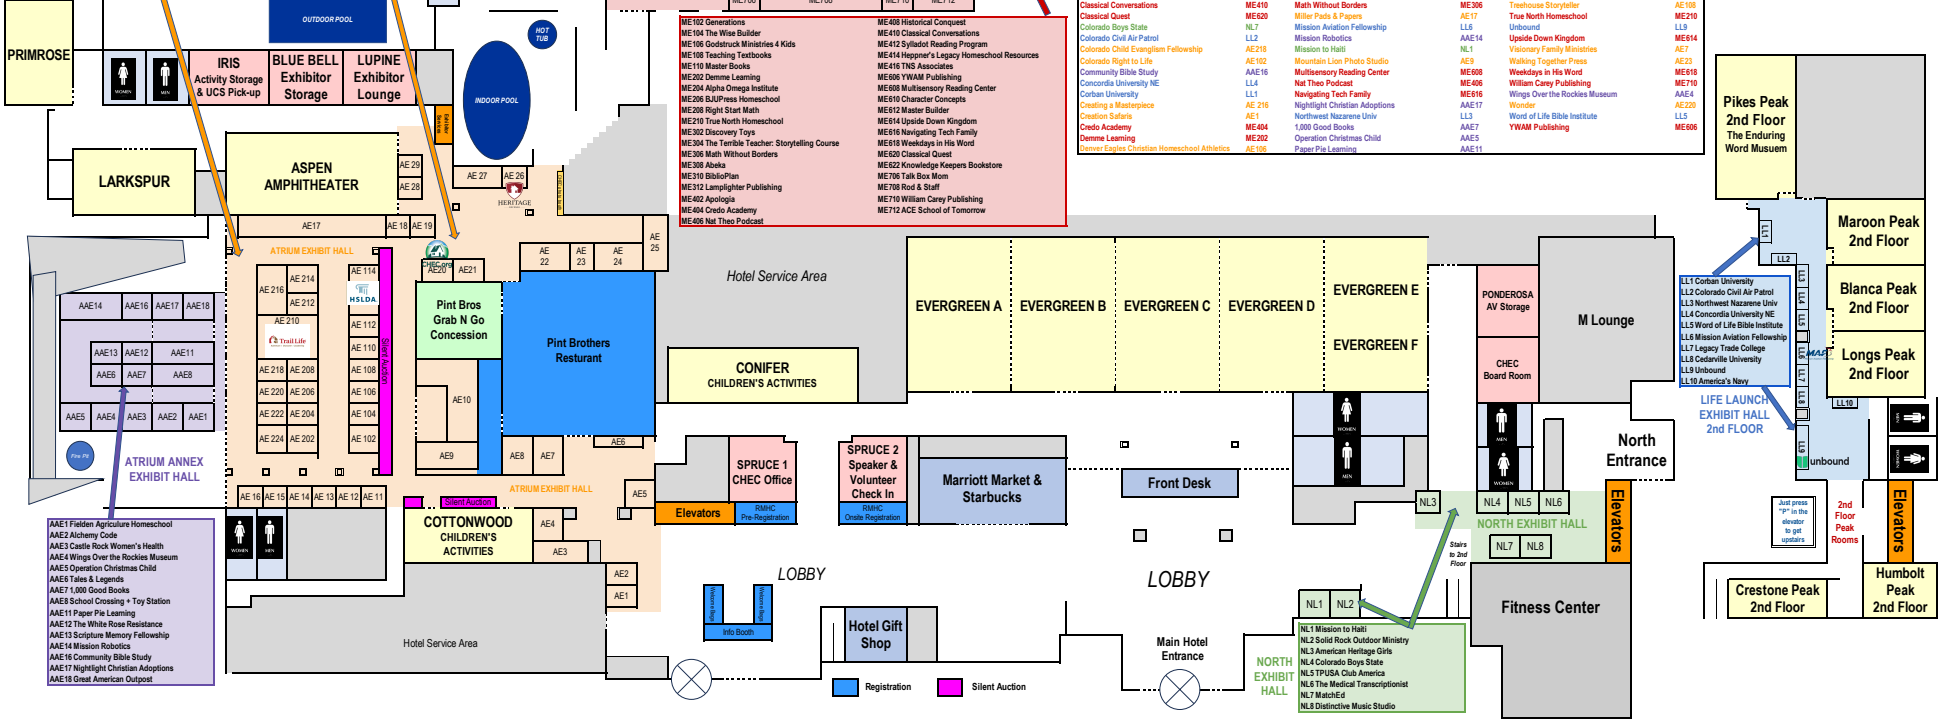

- AE202 Diana Craft Learning System
- AE224 Patients of Hope
- AE308 Distinctive Music Studio
- AE512 Dr Engler Smiles Dentistry
- AE527 Engagemint9
- AE528 Faithful Agriculture Homeschool
- AE530 Four Fingies
- AE531 Gather & Grow Ministries
- AE532 Generations
- AE533 Goodstruck Ministries 4 Kids
- AE534 Great American Outpost
- AE535 Hagner's Legacy Homeschool Resources
- AE536 Heritage Defense
- AE537 Solid Rock Reading Program
- AE538 Sylladot Reading Program
- AE539 Tales & Legends
- AE540 Talk Box Mom
- AE541 Teaching Textbooks
- AE542 The Medical Transcriptionist
- AE543 The Nectar Group
- AE544 The Terrible Teacher: Storytelling Course
- AE545 The White Rose Resistance
- AE546 The Wide Builder
- AE547 TNS Associates
- AE548 Todd Wilson Family Ministries
- AE549 TPUSA Club America
- AE550 Trail Life
- AE551 Trenchhouse Storyteller
- AE552 True North Homeschool
- AE553 Unbound
- AE554 Upside Down Kingdom
- AE555 Visionary Family Ministries
- AE556 Walking Together Press
- AE557 Weddings in His Word
- AE558 William Carey Publishing
- AE559 Wings Over the Rockies Museum
- AE560 Wonder
- AE561 Word of Life Bible Institute
- AE562 YWAM Publishing
- AE563
- AE564
- AE565
- AE566
- AE567
- AE568
- AE569
- AE570
- AE571
- AE572
- AE573
- AE574
- AE575
- AE576
- AE577
- AE578
- AE579
- AE580
- AE581
- AE582
- AE583
- AE584
- AE585
- AE586
- AE587
- AE588
- AE589
- AE590
- AE591
- AE592
- AE593
- AE594
- AE595
- AE596
- AE597
- AE598
- AE599
- AE600
- AE601
- AE602
- AE603
- AE604
- AE605
- AE606
- AE607
- AE608
- AE609
- AE610
- AE611
- AE612
- AE613
- AE614
- AE615
- AE616
- AE617
- AE618
- AE619
- AE620
- AE621
- AE622
- AE623
- AE624
- AE625
- AE626
- AE627
- AE628
- AE629
- AE630
- AE631
- AE632
- AE633
- AE634
- AE635
- AE636
- AE637
- AE638
- AE639
- AE640
- AE641
- AE642
- AE643
- AE644
- AE645
- AE646
- AE647
- AE648
- AE649
- AE650
- AE651
- AE652
- AE653
- AE654
- AE655
- AE656
- AE657
- AE658
- AE659
- AE660
- AE661
- AE662
- AE663
- AE664
- AE665
- AE666
- AE667
- AE668
- AE669
- AE670
- AE671
- AE672
- AE673
- AE674
- AE675
- AE676
- AE677
- AE678
- AE679
- AE680
- AE681
- AE682
- AE683
- AE684
- AE685
- AE686
- AE687
- AE688
- AE689
- AE690
- AE691
- AE692
- AE693
- AE694
- AE695
- AE696
- AE697
- AE698
- AE699
- AE700

- Pikes Peak 2nd Floor The Enduring Word Museum
- Maroon Peak 2nd Floor
- Blanca Peak 2nd Floor
- Longs Peak 2nd Floor
- LIFE LAUNCH EXHIBIT HALL 2nd FLOOR
- North Entrance
- Evergreen A
- Evergreen B
- Evergreen C
- Evergreen D
- Evergreen E
- Evergreen F
- Ponderosa AV Storage
- M Lounge
- CHEC Board Room
- North Exhibit Hall
- Fitness Center
- Crestone Peak 2nd Floor
- Humbolt Peak 2nd Floor